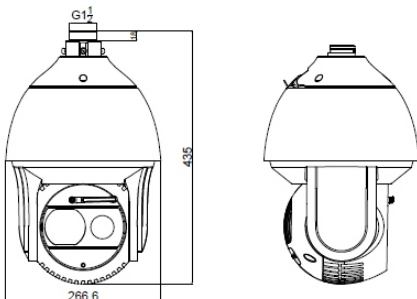

Dimensions

Technical Specifications

Model No	VNC-5880
Image Sensor	1/1.9" Progressive Scan CMOS
Min. Illumination	AGC On:Color:0.02 lux,B/W:0.002 lux,0lux with IR
Max. Image Resolution	4096x2160
Features	Privacy Mask, Digital Zoom 16x, HLC, BLC, WDR 3D DNR, IR Cut Filter, Support Trip-streams, AGC
Smart Features	Smart tracking, Smart detection & ROI encoding
Focal Length	6.2-202mm, 36x
Angle of View	56.8-2.02degree (Wide-Tele)
Pan and Tilt Range	Pan:360° endless; Tilt: -20°-90°(Auto Flip)
Pan and Tilt Speed	Pan Manual Speed:0.1°-160°/s,preset speed:240°/s Tilt Manual Speed:0.1°-120°/s,preset speed:200°/s
Number of Preset	300
Park Action	Preset / Patrol / Pattern / Auto scan / Tilt scan Random scan / Frame scan / Panorama scan
Patrol	8 patrols, up to 32 presets per patrol
Preset Freezing	Support
Scheduled Task	Preset / Patrol / Pattern / Auto scan / Tilt scan Random scan / Frame scan / Panorama scan Dome reboot/Dome adjust/Aux output
IR Distance	Up to 200m
IR Intensity	Automatically adjust,depending on the zoom ratio
Audio input	1 Mic in/line in interface, line input: 2-24V[p-p]
Audio output	1 Audio output interface,line level,impedance:600Ω
Ethernet	10Base-T / 100Base-TX, RJ45 connector
Monitor Output	1.0V[p-p] / 75Ω, NTSC (or PAL) composite, BNC
Frame Rate	50Hz:25fps(4096×2160, 3840×2160, 3072×1728, 2560×1440, 1920×1080, 1280×720) 60Hz:24fps (4096×2160), 30fps(3840×2160, 3072×1728)
Image Compression	H.264/MJPEG, H.264 encoding
Audio Compression	G.711ulaw/G.711alaw/G.726/MP2L2/G.722/PCM
Protocols	IPv4/IPv6, HTTP, HTTPS, 802.1X, QoS, FTP, SMTP UPnP, SNMP, DNS, DDNS, NTP, RTSP, RTP, TCP UDP, IGMP, ICMP, DHCP, PPPoE
Simultaneous Live View	Up to 20 users
Mini SD Memory Card	Up to 128GB Micro SD/SDHC/SDXC card.
User/Host Level	Up to 32 users,3 Levels:administrator,operator&user
Application programming	Open-ended API, support ONVIF, PSIA, CGI
Web Browser	IE 7+, Chrome 18 +, Firefox 5.0 +, Safari 5.02+
Power	High-PoE&24 VAC, Max.60W
Working temperature	-40°C ~ +65°C , Humidity 90% or less
Protection Level	IP66, IK10, TVS 6,000V lightning protection, surge protection and voltage transient protection
Dimensions	Φ266.6(mm)×435(mm)
Weight	8kg (approx)